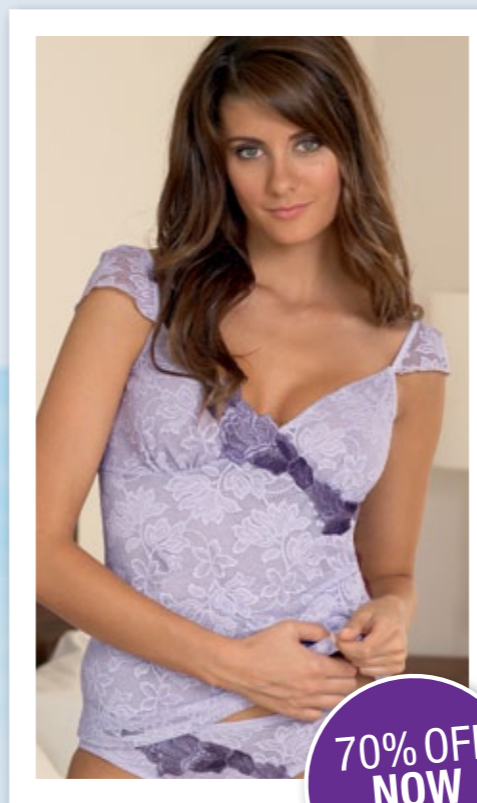

SUPER SUMMER SALE

Save between 50% to 75%
OFF EVERYTHING!

70% OFF
NOW
AU$19