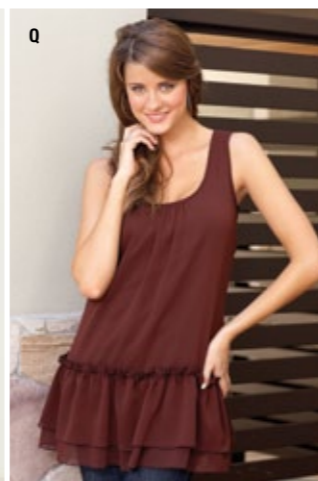

G Poppy Tunic
Print #496
65% off Now **AU$29** NZ$36
Sizes 8, 10, 12, 14, 16, 18, 22, 24, 26

Q Nadine Tunic
Copper #474
75% off Now **AU$15** NZ$19
Sizes 6 to 24